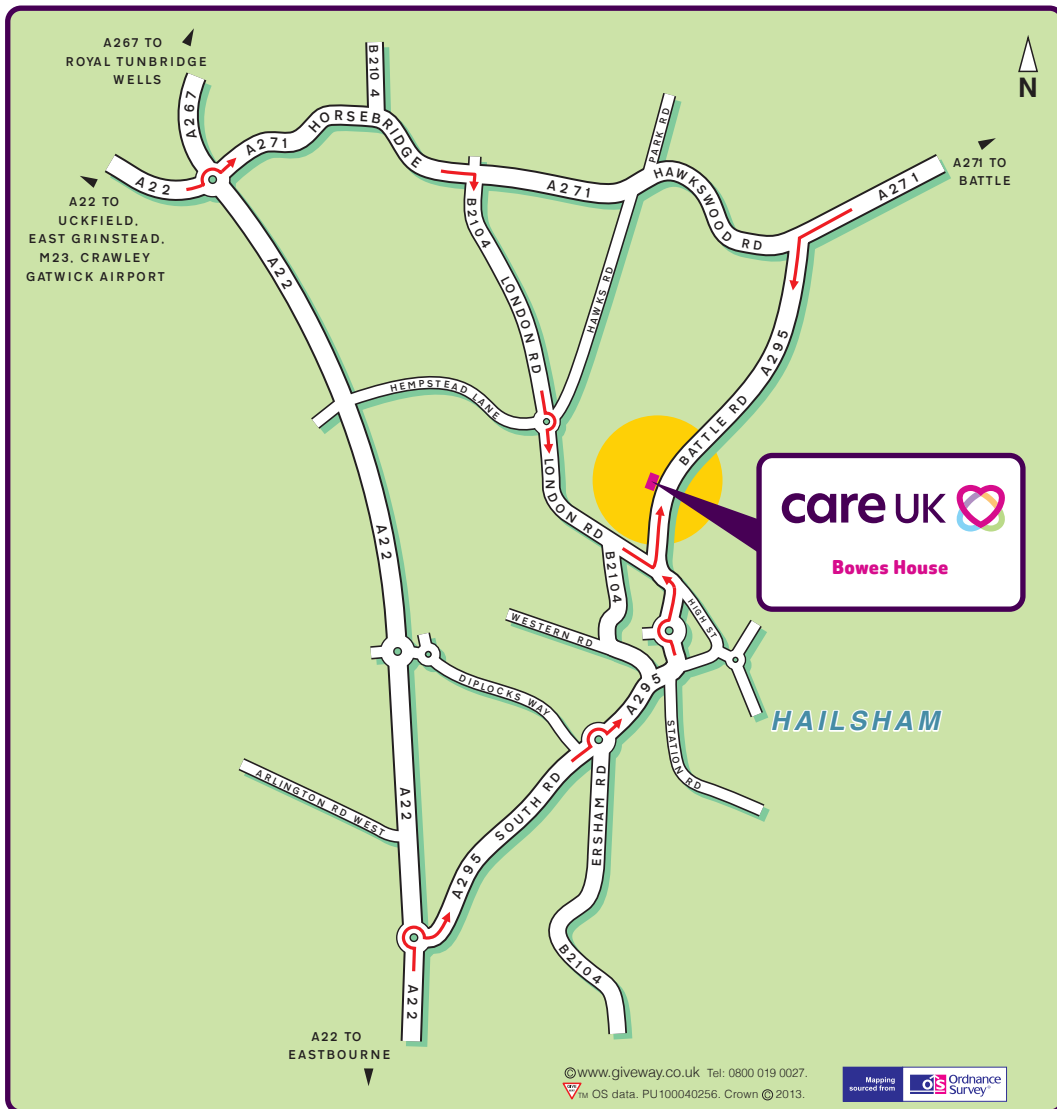

Bowes House
25 Battle Road,
Hailsham,
East Sussex,
BN27 1DU

Stagecoach bus route 54 travels in both directions along Battle Road. If travelling out of Hailsham towards Uckfield alight outside the Community College, if travelling into Hailsham from Eastbourne alight just after Battle Crescent (both are request stops).