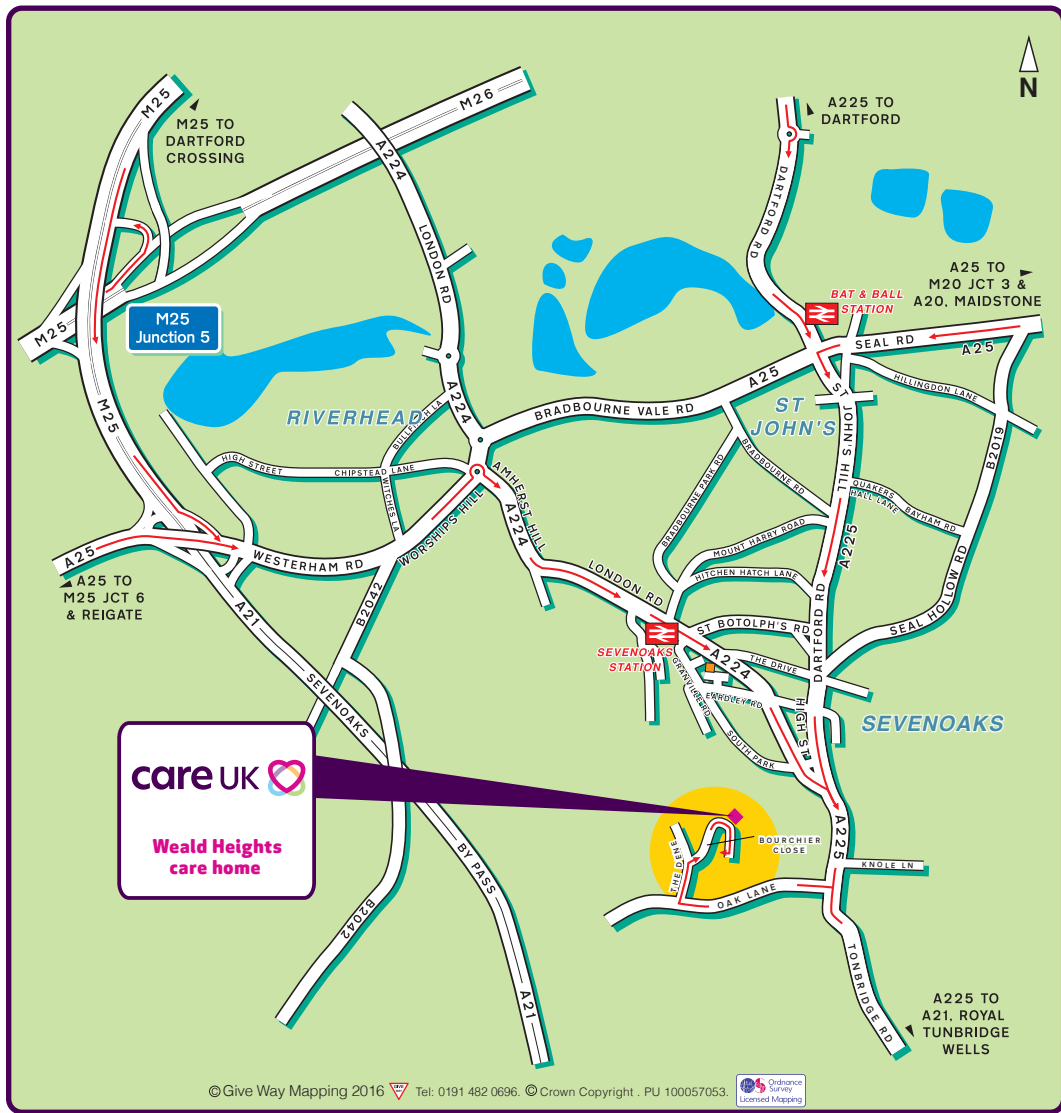

Weald Heights
Bourchier Close
Sevenoaks
Kent
TN13 1PD

care UK
Weald Heights
care home