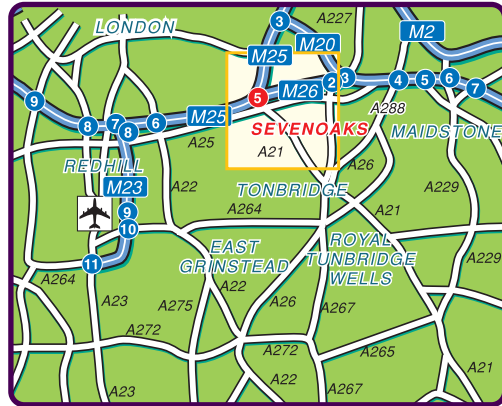

Weald Heights
Bourchier Close
Sevenoaks
Kent
TN13 1PD

care UK
Weald Heights
care home